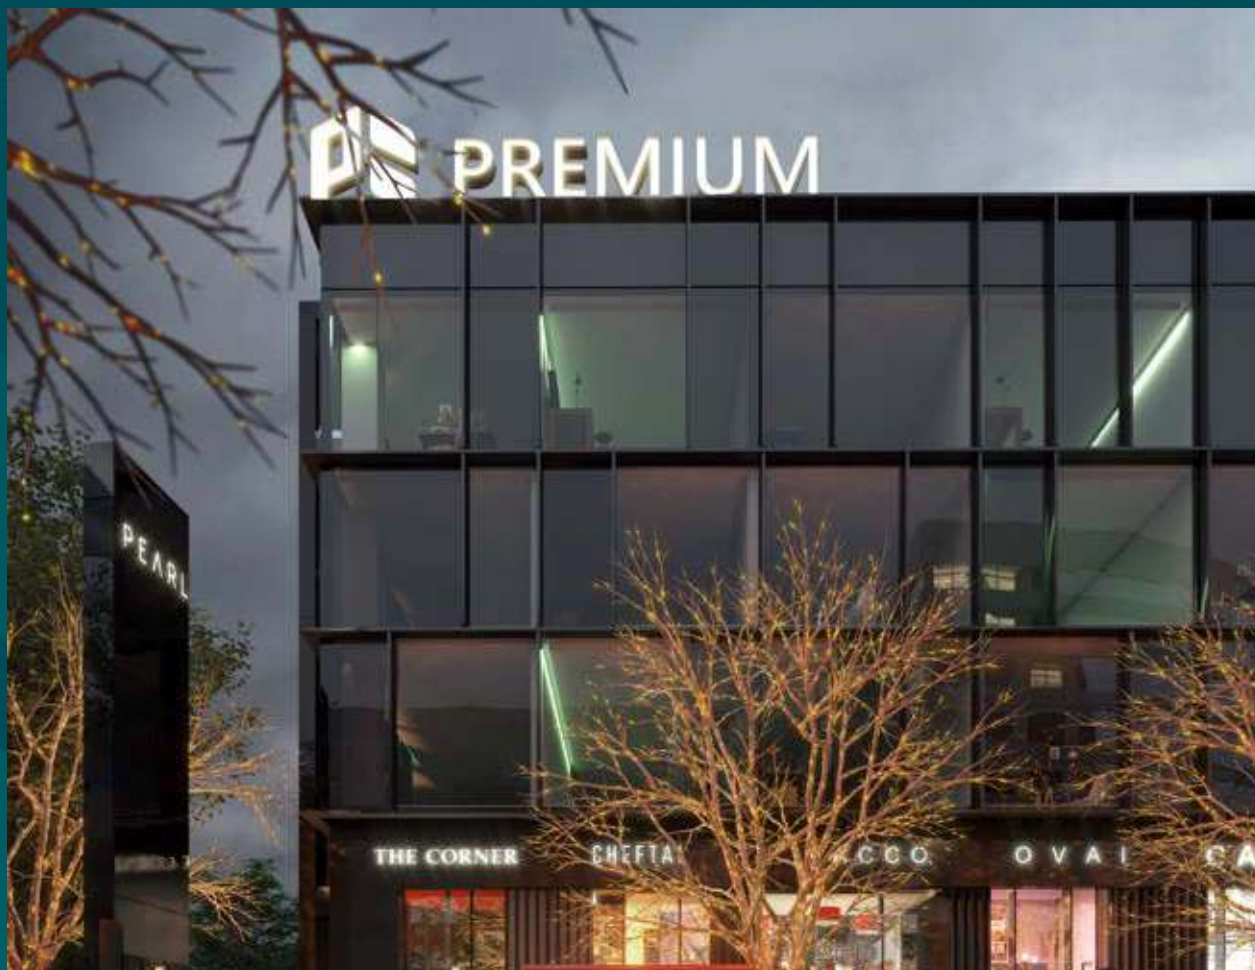

**WHERE
BUSINESS
STARTS**